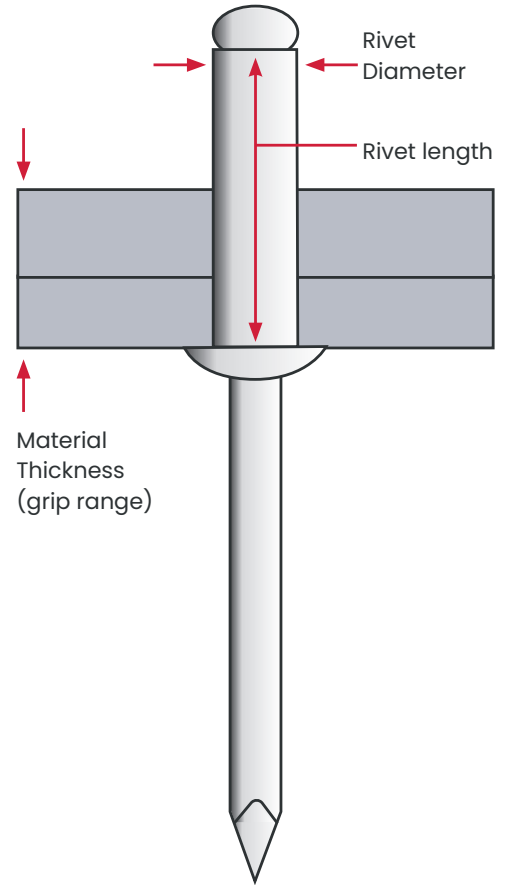

Standard Truss (Dome) Head Rivet:

i.e AS6-4 = Alum/Steel Dome Rivet 3/16" diameter with 4.8-6.4mm grip range.

Code Prefix	Description		
	Rivet Body	Stem	Head Style
AA	Alum	Alum	Dome
AS	Alum	Steel	Dome
ASC	Alum	Steel	Countersunk
ASL	Alum	Steel	Dome Large Flange
ASP	Alum	Steel	Peel
ASW	Alum	Steel	Dome Sealed
CS	Copper	Steel	Dome
MS	Monel	Steel	Dome
SS	Steel	Steel	Dome
SSL	Steel	Steel	Dome Large Flange
STS	G304 S/S	Steel	Dome
STSS	G316 S/S	Stainless	Dome
STST	G304 S/S	Stainless	Dome
TAC	Alum	Steel	Sealed Countersunk
TST	G304 S/S	Stainless	Dome Sealed